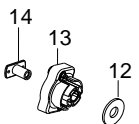

Serial Number - 2009-001N and higher, please use the following parts:
Page 2, Ref.# 12 - 530015828 Washer
Page 2, Ref.# 13 - 545102303 Assy - Starter Cup
Page 2, Ref.# 14 - 545099201 Coupling - Starter