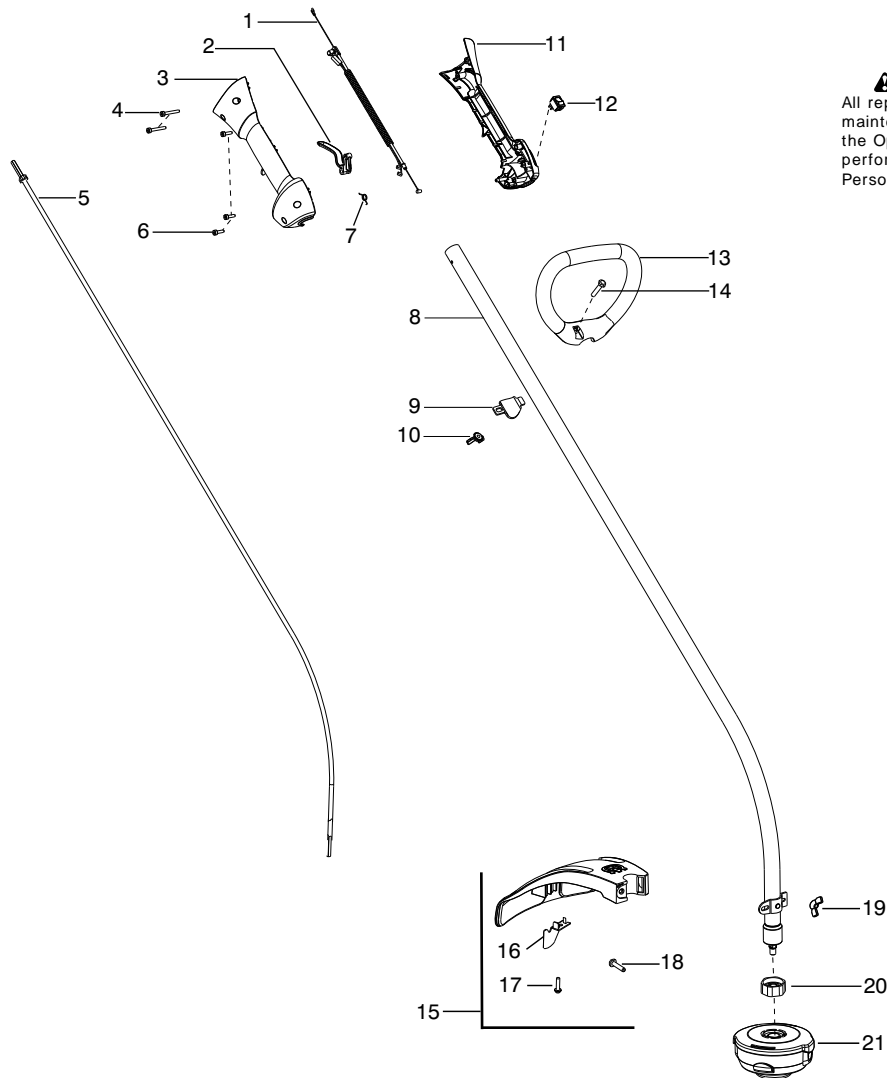

Parts List No. 545103411		Husqvarna ® PARTS LIST	MODEL 124C (US/CAN)
Date 4/23/12	Replaces 545103411 - 6/22/10		NOTE : Illustration may differ from actual model due to design changes.

⚠ WARNING
All repairs, adjustments and maintenance not described in the Operator's Manual must be performed by Qualified Service Personnel.

Ref.	Part No.	Description	Ref.	Part No.	Description
1.	★ ★ ★ ★ ★	Assy-Cable/Wire Harness	19.	530016152	Wingnut
2.	545066001	Trigger	20.	545017404	Dust cup
3.	545062002	Housing-Throttle (RH)	21.	537263701	Assy-T25 Cutting Head
4.	530016448	Screw			
5.	★ ★ ★ ★ ★	Flexshaft			
6.	530016449	Screw			
7.	530016454	Spring-Trigger			
8.	545180806	Kit-Driveshaft			
9.	530059185	Clamp-Handle			
10.	530016152	Wingnut			
11.	545067001	Housing-Throttle (LH)			
12.	545030601	Kit-Switch			
13.	530150076	Handle-Assist			
14.	530015820	Bolt			
15.	545031101	Kit-Shield (Incl. 16,17,18,19)			
16.	545081862	Kit - Limiter-Line			
17.	530015814	Screw			
18.	530015820	Bolt			
					Not Shown
				115374427 545003073	Manual Decal-Warning

✓ = New Part Number For This IPL

★ = Refer to the Service Reference Indicated for more information.(Located at the END of the IPL)

Parts List No. 545103411		Husqvarna ® PARTS LIST	MODEL 124C (US/CAN)
Date 4/23/12	Replaces 545103411 - 6/22/10		NOTE : Illustration may differ from actual model due to design changes.