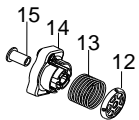

***** **Service Reference** *****

Note : Due to product improvements, your unit may have a different clutch drum assembly and flexshaft. Please refer to the serial number on your unit and order the parts below.

Serial Number - 2006-273N and lower, please use the following parts:
Page 1, Ref.# 5 - 545081804 Kit - Clutch drum & flexshaft
Page 2, Ref.# 51 - 545081804 Kit - Clutch drum & flexshaft

Serial Number - 2006-274N and higher, please use the following parts:
Page 1, Ref.# 5 - 545007508 Flexshaft
Page 2, Ref.# 51 - 530150039 Assy-Clutch drum

***** **Service Reference** *****

Note : Due to product improvements, your unit may have a different cable assembly and air box. Please refer to the serial number on your unit and order the parts below.

Serial Number - 2006-059N and lower, please use the following parts:
Page 1, Ref.# 1 - 545050414 Kit - Air box with cable wire harness assembly
Page 2, Ref.# 64 - 545050414 Kit - Air box with cable wire harness assembly

Serial Number - 2006-060N and higher, please use the following parts:
Page 1, Ref.# 1 - 545125301 Assembly-cable wire harness
Page 2, Ref.# 64 - 576459001 Air box

***** **Service Reference** *****

Note : Due to product improvements, your unit may have a different starter system. Please refer to the serial number on your unit and order the parts below.

Serial Number - 2008-365N and lower, please use the following parts:
Ref.# 12,13,14,15 - 545180844 Kit - Starter System