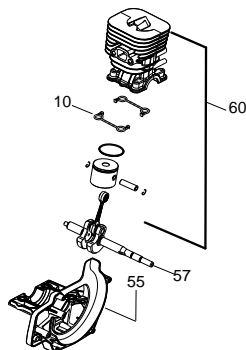

Serial Number - 2009-001N and higher, please use the following parts:
Page 2, Ref.# 10 - 545008084 Seal - Cylinder (kit)
Page 2, Ref.# 55 - 545195601 Crankcase
Page 2, Ref.# 57 - 545220101 Assy-Crankshaft
Page 2, Ref.# 60 - 545008082 Kit - Cylinder / Piston

***** **Service Reference** *****

Note : Due to product improvements, your unit may have a different gas tank assembly and fuel cap.
Please refer to the serial number on your unit and order the parts below.

Serial Number - 2012-090N and lower, please use the following parts:
Page 2, Ref.# 16 - 530069599 Kit - Fuel Line
Page 2, Ref.# 18 - 530150350 Cap - Fuel
Page 2, Ref.# 21 - 545180870 Kit - Fuel Tank Assembly

Serial Number - 2012-091N and higher, please use the following parts:
Page 2, Ref.# 16 - ----- (REF. # 21)
Page 2, Ref.# 18 - 578931501 Cap - Fuel
Page 2, Ref.# 21 - 578942901 Assembly - Fuel Tank