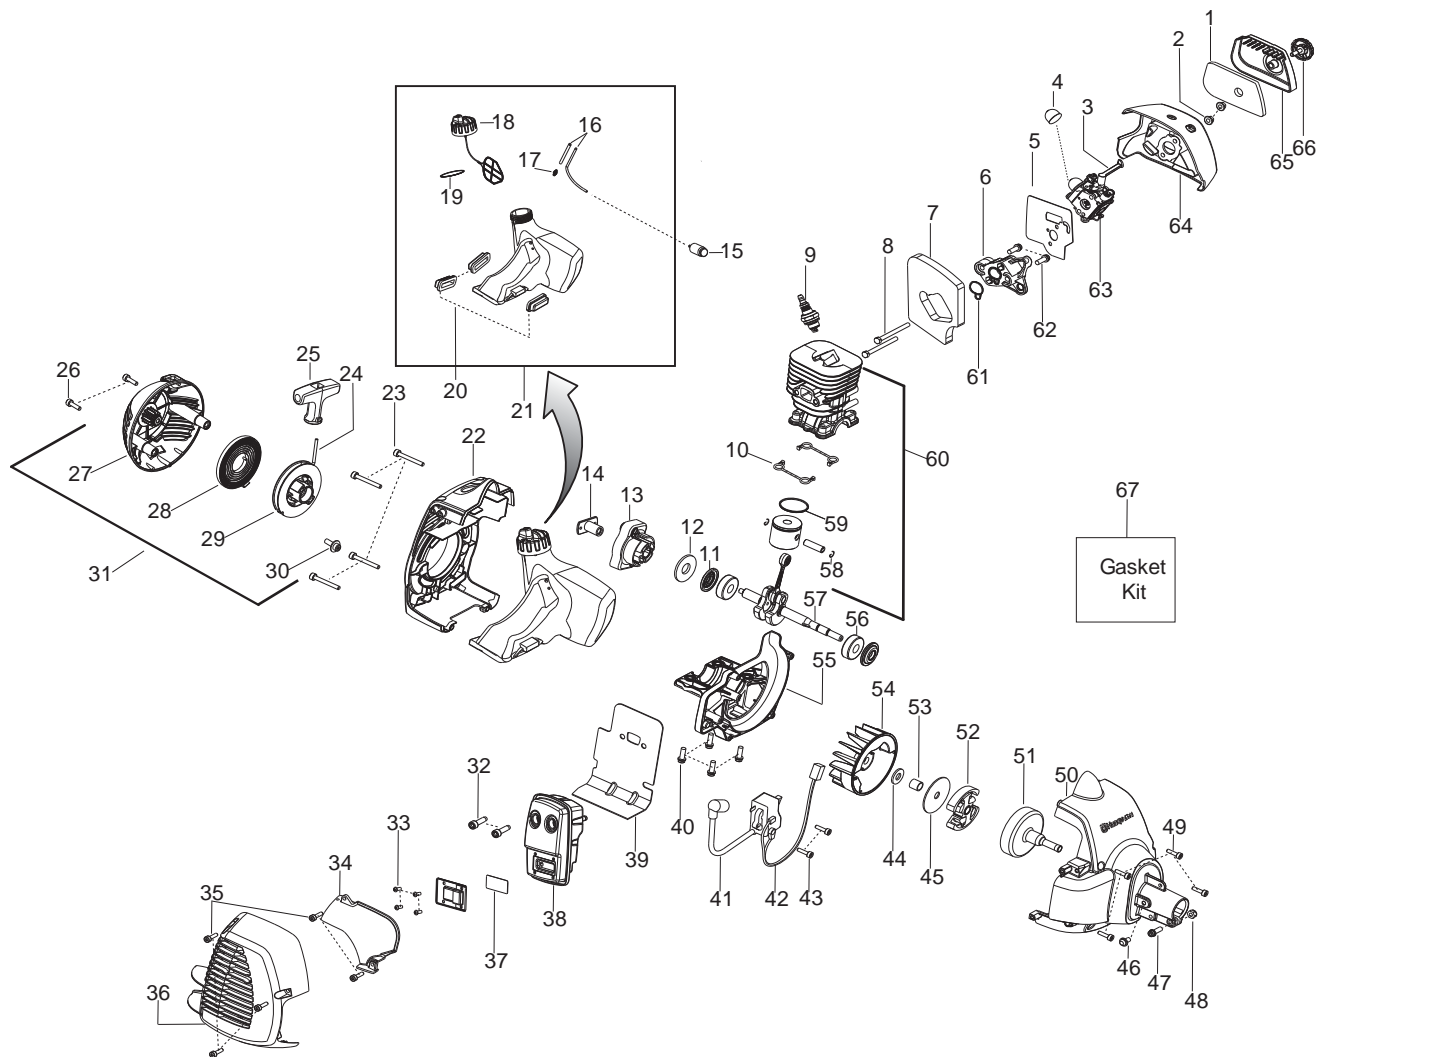

Parts List No. 545103411		Husqvarna ® PARTS LIST	MODEL 124C (US/CAN)
Date 4/23/12	Replaces 545103411 - 6/22/10		NOTE : Illustration may differ from actual model due to design changes.

⚠ WARNING
All repairs, adjustments and maintenance not described in the Operator's Manual must be performed by Qualified Service Personnel.

Ref.	Part No.	Description	Ref.	Part No.	Description
1.	★ ★ ★ ★ ★	Assy-Cable/Wire Harness	19.	530016152	Wingnut
2.	545066001	Trigger	20.	545017404	Dust cup
3.	545062002	Housing-Throttle (RH)	21.	537263701	Assy-T25 Cutting Head
4.	530016448	Screw			
5.	★ ★ ★ ★ ★	Flexshaft			
6.	530016449	Screw			
7.	530016454	Spring-Trigger			
8.	545180806	Kit-Driveshaft			
9.	530059185	Clamp-Handle			
10.	530016152	Wingnut			
11.	545067001	Housing-Throttle (LH)			
12.	545030601	Kit-Switch			
13.	530150076	Handle-Assist			
14.	530015820	Bolt			
15.	545031101	Kit-Shield (Incl. 16,17,18,19)			
16.	545081862	Kit - Limiter-Line			
17.	530015814	Screw			
18.	530015820	Bolt			
					Not Shown
				115374427 545003073	Manual Decal-Warning

✓ = New Part Number For This IPL

★ = Refer to the Service Reference Indicated for more information.(Located at the END of the IPL)

Parts List No. 545103411		Husqvarna ® PARTS LIST	MODEL 124C (US/CAN)
Date 4/23/12	Replaces 545103411 - 6/22/10		NOTE : Illustration may differ from actual model due to design changes.