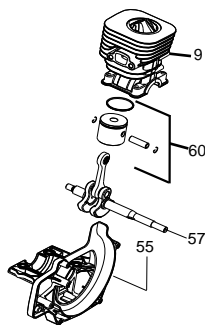

Parts List No. 545103411		Husqvarna® PARTS LIST	MODEL 124C (US/CAN)	
Date 4/23/12	Replaces 545103411 - 6/22/10		NOTE : Illustration may differ from actual model due to design changes.	Page: 4

***** **Service Reference** *****

Note : Due to product improvements, your unit may have a different carburetor.
Please refer to the serial number on your unit and order the parts below.

Serial Number - 2007-333N and lower, please use the following parts:
Page 2, Ref.# 63 - 545006060 Kit - Carburetor

Serial Number - 2007-334N and higher, please use the following parts:
Page 2, Ref.# 63 - 545081850 Kit - Carburetor

***** **Service Reference** *****

Note : Due to product improvements, your unit may have a different piston, cylinder & crankcase.
Please refer to the serial number on your unit and order the parts below.

Serial Number - 2008-365N and lower, please use the following parts:
Ref.# 9,55,60 - 545003378 Kit - Cyl., Piston, Crankcase
Ref.# 57 - 545030001 Kit - Crankshaft